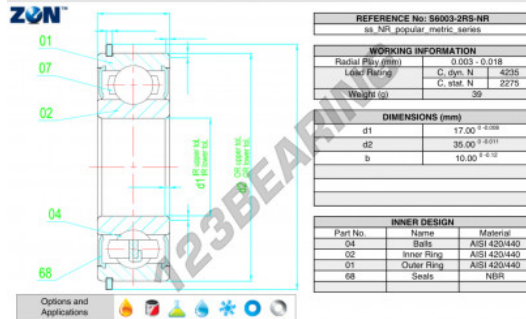

Deep groove ball bearing single row S6003-2RS-NR-ZEN - S6003-2RS-NR-ZEN

<https://www.123bearing.co.uk/bearing-housing/deep-groove-bearing/single-row/s6003-2rs-nr-zen>

PRODUCT FEATURES

Brand	ZEN
N° Ean13	3616060486769
Inside diameter	17 mm
Sealing	Seal on both sides
Outside diameter	35 mm
Thickness	10 mm
Weight	40 g
Dynamic load	4.235 kN
Static load	2.275 kN
Packaging	1