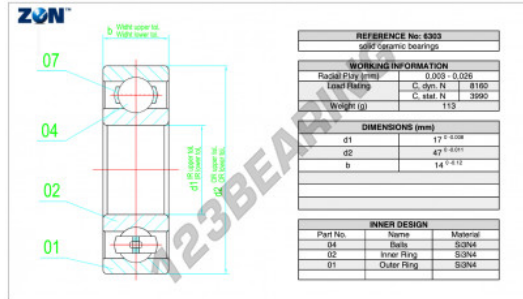

Deep groove ball bearing ceramic 6303-CE-Si3N4-PTFE-ZEN - 6303-CE-Si3N4-PTFE-ZEN

<https://www.123bearing.co.uk/bearing-housing/deep-groove-bearing/ceramic/6303-ce-si3n4-ptfe-zen>

PRODUCT FEATURES

Brand	ZEN
N° Ean13	3616060485731
Inside diameter	17 mm
Outside diameter	47 mm
Thickness	14 mm
Packaging	1