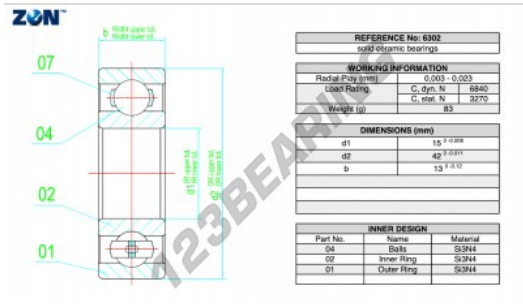

Deep groove ball bearing ceramic 6302-CE-SI3N4-PTFE-ZEN - 6302-CE-SI3N4-PTFE-ZEN

<https://www.123bearing.co.uk/bearing-housing/deep-groove-bearing/ceramic/6302-ce-si3n4-ptfe-zen>

PRODUCT FEATURES

Brand	ZEN
N° Ean13	3616060485724
Inside diameter	15 mm
Outside diameter	42 mm
Thickness	13 mm
Weight	70 g
Packaging	1
Standard	No standard