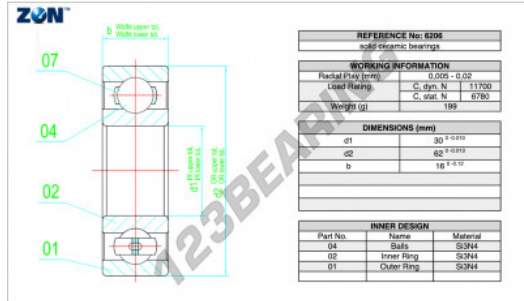

Deep groove ball bearing ceramic 6206-CE-SI3N4-PTFE-ZEN - 6206-CE-SI3N4-PTFE-ZEN

<https://www.123bearing.co.uk/bearing-housing/deep-groove-bearing/ceramic/6206-ce-si3n4-ptfe-zen>

PRODUCT FEATURES

Brand	ZEN
N° Ean13	3616060485694
Inside diameter	30 mm
Inside diameter	1.181" inch
Outside diameter	62 mm
Outside diameter	2.441" inch
Thickness	16 mm
Thickness	0.63" inch
Packaging	1