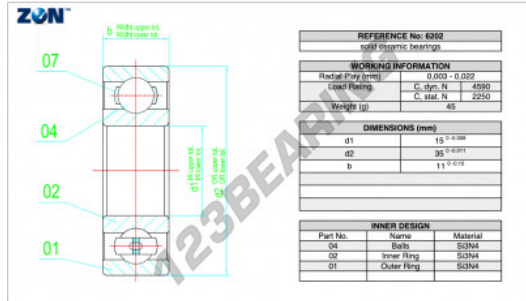

Deep groove ball bearing ceramic 6202-CE-SI3N4-PTFE-ZEN - 6202-CE-SI3N4-PTFE-ZEN

<https://www.123bearing.co.uk/bearing-housing/deep-groove-bearing/ceramic/6202-ce-si3n4-ptfe-zen>

PRODUCT FEATURES

| | |
|------------------|---------------|
| Brand | ZEN |
| N° Ean13 | 3616060485656 |
| Inside diameter | 15 mm |
| Outside diameter | 35 mm |
| Thickness | 11 mm |
| Packaging | 1 |