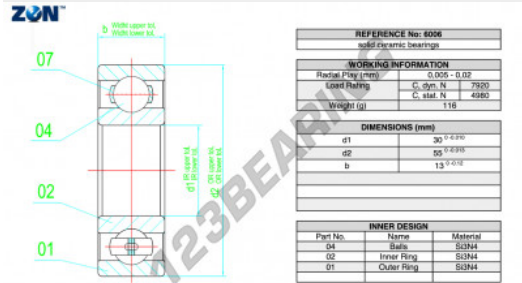

Deep groove ball bearing ceramic 6006-CE-SI3N4-PTFE-ZEN - 6006-CE-SI3N4-PTFE-ZEN

<https://www.123bearing.co.uk/bearing-housing/deep-groove-bearing/ceramic/6006-ce-si3n4-ptfe-zen>

PRODUCT FEATURES

Brand	ZEN
N° Ean13	3616060485601
Inside diameter	30 mm
Outside diameter	55 mm
Thickness	13 mm
Packaging	1