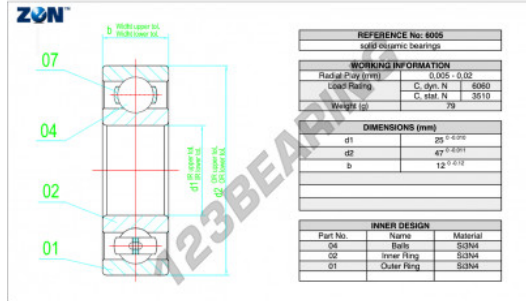

## Deep groove ball bearing ceramic 6005-CE-SI3N4-PTFE-ZEN - 6005-CE-SI3N4-PTFE-ZEN

<https://www.123bearing.co.uk/bearing-housing/deep-groove-bearing/ceramic/6005-ce-si3n4-ptfe-zen>

### PRODUCT FEATURES

Brand	ZEN
N° Ean13	3616060485595
Inside diameter	25 mm
Outside diameter	47 mm
Thickness	12 mm
Packaging	1

[contact@123bearing.co.uk](mailto:contact@123bearing.co.uk)

02038 087 274

CRT4 de Lesquin 60 Rue Du Haut De Sainghin 59273 Fretin FRANCE