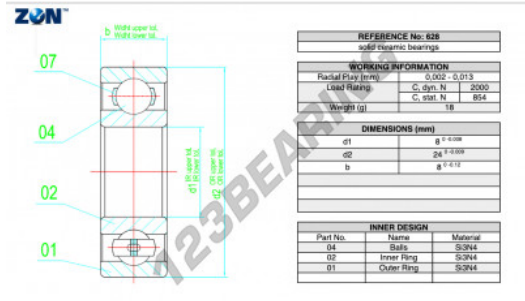

Deep groove ball bearing ceramic 628-CE-SI3N4-PTFE-ZEN - 628-CE-SI3N4-PTFE-ZEN

<https://www.123bearing.co.uk/bearing-housing/deep-groove-bearing/ceramic/628-ce-si3n4-ptfe-zen>

PRODUCT FEATURES

Brand	ZEN
N° Ean13	3616060485533
Inside diameter	8 mm
Outside diameter	24 mm
Thickness	8 mm
Packaging	1