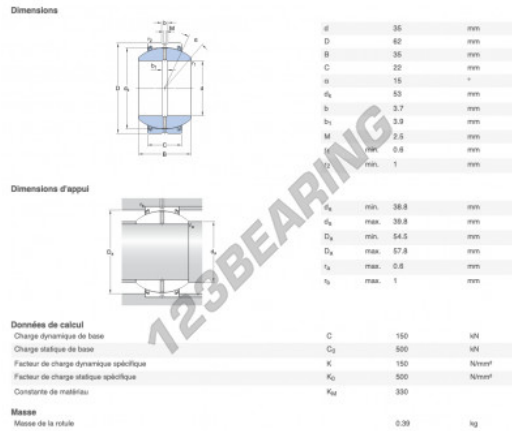

GE Rod end
GEH25-ESX-2LS-SKF - GEH25-ESX-2LS-SKF

<https://www.123bearing.co.uk/bearing-housing/rod-end/ge/geh25-esx-2ls-skf>

PRODUCT FEATURES

Brand	SKF
N° Ean13	7316575579722
Inside diameter	25 mm
Outside diameter	47 mm
Thickness	28 mm
Type	GE
Weight	200 g
Thread	Right-hand thread
Lubrication	without
Packaging	1