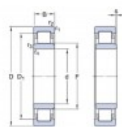

Roller bearing NU230-ECJ-SKF - NU230-ECJ-SKF

<https://www.123bearing.co.uk/bearing-housing/roller-bearing/roller/nu230-ecj-skf>

Spécifications techniques

DIMENSIONS

d	150 mm
D	270 mm
B	45 mm
D ₁	+ 232.35 mm
r _{1,2}	182 mm
r _{3,4}	min. 3 mm
s	min. 3 mm
	max. 2.5 mm

PRODUCT FEATURES

Brand	SKF
N° Ean13	7316577062536
Inside diameter	150 mm
Outside diameter	270 mm
Thickness	45 mm
Weight	10314 g
Packaging	1
Standard	No standard

contact@123bearing.co.uk

02038 087 274

CRT4 de Lesquin 60 Rue Du Haut De Sainghin 59273 Fretin FRANCE