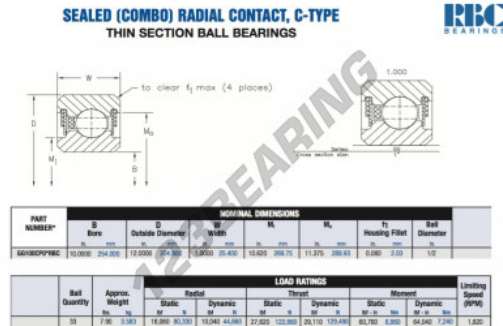

Deep groove ball bearing single row GG100-CP0-RBC - GG100-CP0-RBC

<https://www.123bearing.co.uk/bearing-housing/deep-groove-bearing/single-row/gg100-cp0-rbc>

PRODUCT FEATURES

Brand	RBC
N° Ean13	3663952552668
Inside diameter	254 mm
Inside diameter	10" inch
Outside diameter	304.8 mm
Outside diameter	12" inch
Thickness	25.4 mm
Thickness	1" inch
Weight	3583 g
Packaging	1