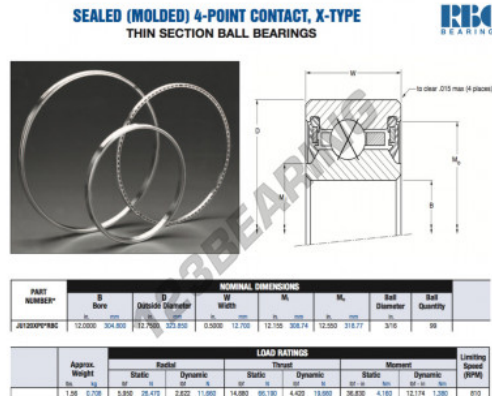

Deep groove ball bearing single row JU120-XP0-RBC - JU120-XP0-RBC

<https://www.123bearing.co.uk/bearing-housing/deep-groove-bearing/single-row/ju120-xp0-rbc>

PRODUCT FEATURES

Brand	RBC
N° Ean13	3663952551722
Inside diameter	304.8 mm
Outside diameter	323.85 mm
Thickness	12.7 mm
Weight	708 g
Packaging	1