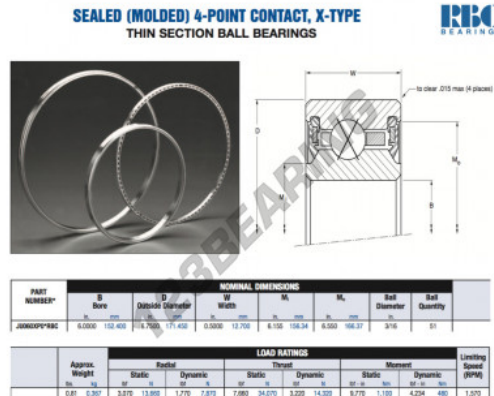

## Deep groove ball bearing single row JU060-XP0-RBC - JU060-XP0-RBC

<https://www.123bearing.co.uk/bearing-housing/deep-groove-bearing/single-row/ju060-xp0-rbc>

### PRODUCT FEATURES

Brand	RBC
N° Ean13	3663952551647
Inside diameter	152.4 mm
Outside diameter	171.45 mm
Thickness	12.7 mm
Weight	367 g
Packaging	1

[contact@123bearing.co.uk](mailto:contact@123bearing.co.uk)