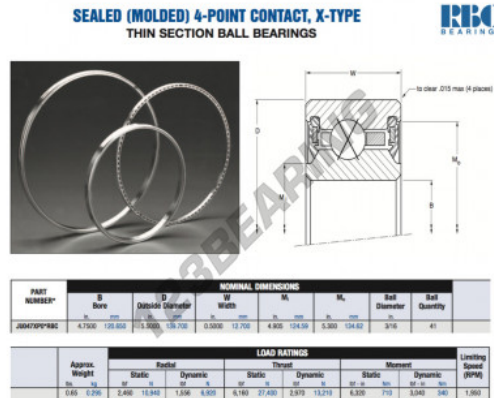

## Deep groove ball bearing single row JU047-XP0-RBC - JU047-XP0-RBC

<https://www.123bearing.co.uk/bearing-housing/deep-groove-bearing/single-row/ju047-xp0-rbc>

### PRODUCT FEATURES

Brand	RBC
N° Ean13	3663952551616
Inside diameter	120.65 mm
Outside diameter	139.7 mm
Thickness	12.7 mm
Weight	295 g
Packaging	1

[contact@123bearing.co.uk](mailto:contact@123bearing.co.uk)