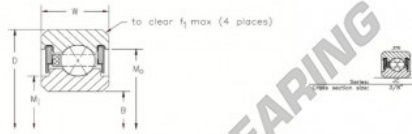

Deep groove ball bearing single row JC042-XP0-RBC - JC042-XP0-RBC

<https://www.123bearing.co.uk/bearing-housing/deep-groove-bearing/single-row/jc042-xp0-rbc>

SEALED (MOLDED) 4-POINT CONTACT, X-TYPE
THIN SECTION BALL BEARINGS

PART NUMBER*	NOMINAL DIMENSIONS									
	B Bore	D Outside Diameter	W Width	M ₁	M ₂	F ₁ Housing Fillet	Ball Diameter			
JC042XP0RBC	4.2500 107.950	8.0000 127.000	0.3750 9.525	4.483 113.87	4.798 121.08	0.040 1.02	3.175			

PRODUCT FEATURES

Brand	RBC
N° Ean13	3663952550565
Inside diameter	107.95 mm
Outside diameter	127 mm
Thickness	9.525 mm
Weight	213 g
Packaging	1

contact@123bearing.co.uk

02038 087 274

CRT4 de Lesquin 60 Rue Du Haut De Sainghin 59273 Fretin FRANCE