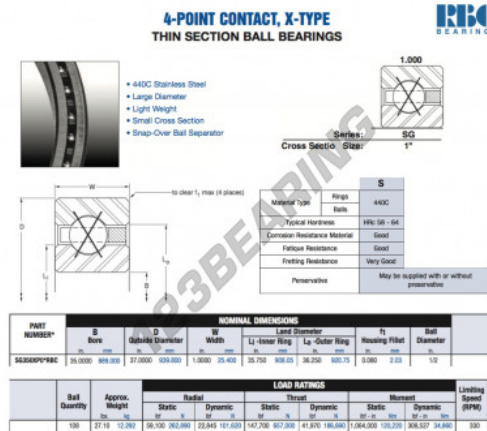

## Deep groove ball bearing single row SG350-XP0-RBC - SG350-XP0-RBC

<https://www.123bearing.co.uk/bearing-housing/deep-groove-bearing/single-row/sg350-xp0-rbc>

### PRODUCT FEATURES

Brand	RBC
N° Ean13	3663952550374
Inside diameter	889 mm
Outside diameter	939.8 mm
Thickness	25.4 mm
Weight	12292 g
Packaging	1

[contact@123bearing.co.uk](mailto:contact@123bearing.co.uk)