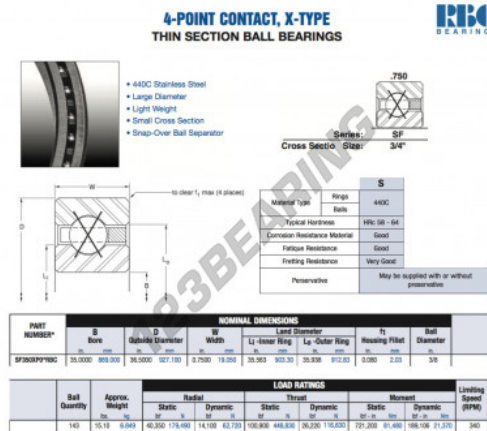

Deep groove ball bearing single row SF350-XP0-RBC - SF350-XP0-RBC

<https://www.123bearing.co.uk/bearing-housing/deep-groove-bearing/single-row/sf350-xp0-rbc>

PRODUCT FEATURES

Brand	RBC
N° Ean13	3663952550367
Inside diameter	889 mm
Outside diameter	927.1 mm
Thickness	19.05 mm
Weight	6849 g
Packaging	1