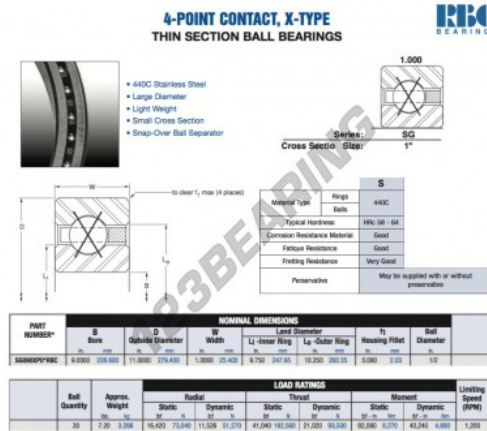

## Deep groove ball bearing single row SG090-XP0-RBC - SG090-XP0-RBC

<https://www.123bearing.co.uk/bearing-housing/deep-groove-bearing/single-row/sg090-xp0-rbc>

### PRODUCT FEATURES

Brand	RBC
N° Ean13	3663952549897
Inside diameter	228.6 mm
Outside diameter	279.4 mm
Thickness	25.4 mm
Weight	3266 g
Packaging	1

[contact@123bearing.co.uk](mailto:contact@123bearing.co.uk)