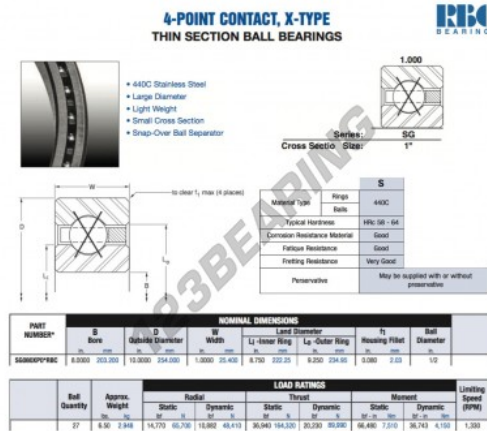

Deep groove ball bearing single row SG080-XP0-RBC - SG080-XP0-RBC

<https://www.123bearing.co.uk/bearing-housing/deep-groove-bearing/single-row/sg080-xp0-rbc>

PRODUCT FEATURES

Brand	RBC
N° Ean13	3663952549835
Inside diameter	203.2 mm
Outside diameter	254 mm
Thickness	25.4 mm
Weight	2948 g
Packaging	1