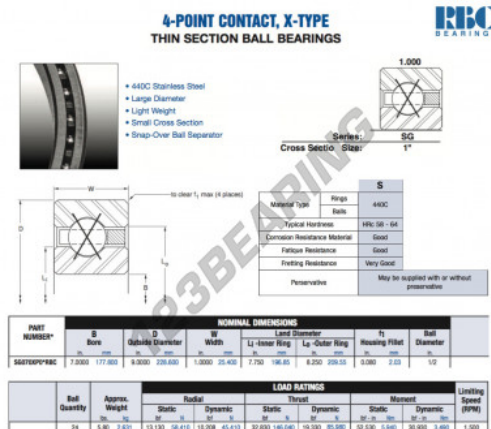

Deep groove ball bearing single row SG070-XP0-RBC - SG070-XP0-RBC

<https://www.123bearing.co.uk/bearing-housing/deep-groove-bearing/single-row/sg070-xp0-rbc>

PRODUCT FEATURES

Brand	RBC
N° Ean13	3663952549712
Inside diameter	177.8 mm
Outside diameter	228.6 mm
Thickness	25.4 mm
Weight	2631 g
Packaging	1