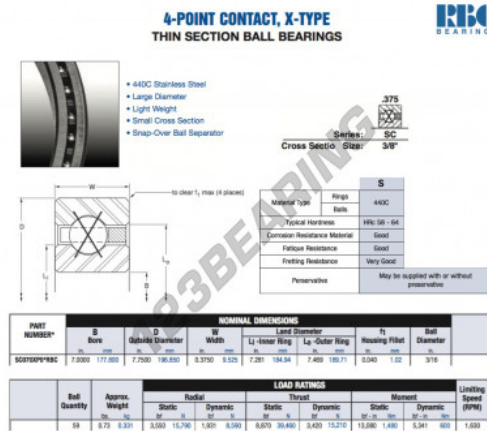

Deep groove ball bearing single row SC070-XP0-RBC - SC070-XP0-RBC

<https://www.123bearing.co.uk/bearing-housing/deep-groove-bearing/single-row/sc070-xp0-rbc>

PRODUCT FEATURES

Brand	RBC
N° Ean13	3663952549682
Inside diameter	177.8 mm
Outside diameter	196.85 mm
Thickness	9.525 mm
Weight	331 g
Packaging	1