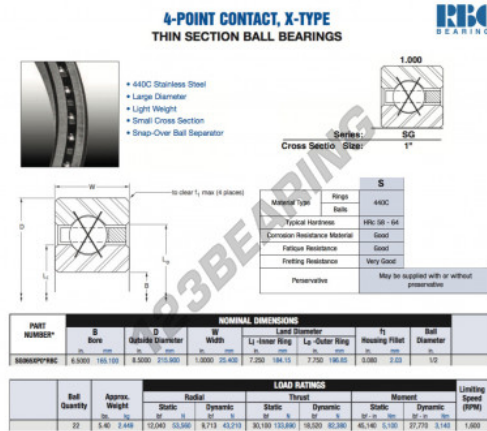

## Deep groove ball bearing single row SG065-XP0-RBC - SG065-XP0-RBC

<https://www.123bearing.co.uk/bearing-housing/deep-groove-bearing/single-row/sg065-xp0-rbc>

### PRODUCT FEATURES

Brand	RBC
N° Ean13	3663952549651
Inside diameter	165.1 mm
Outside diameter	215.9 mm
Thickness	25.4 mm
Weight	2449 g
Packaging	1

[contact@123bearing.co.uk](mailto:contact@123bearing.co.uk)