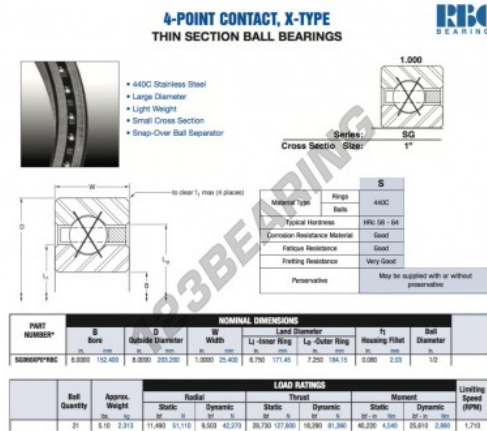

Deep groove ball bearing single row SG060-XP0-RBC - SG060-XP0-RBC

<https://www.123bearing.co.uk/bearing-housing/deep-groove-bearing/single-row/sg060-xp0-rbc>

PRODUCT FEATURES

Brand	RBC
N° Ean13	3663952549590
Inside diameter	152.4 mm
Inside diameter	6" inch
Outside diameter	203.2 mm
Outside diameter	8" inch
Thickness	25.4 mm
Thickness	1" inch
Weight	2313 g
Packaging	1