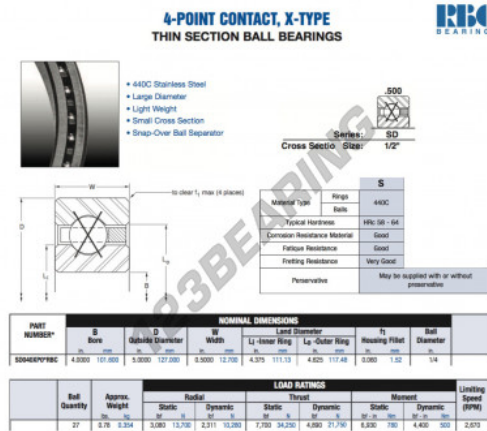

Deep groove ball bearing single row SD040-XP0-RBC - SD040-XP0-RBC

<https://www.123bearing.co.uk/bearing-housing/deep-groove-bearing/single-row/sd040-xp0-rbc>

PRODUCT FEATURES

Brand	RBC
N° Ean13	3663952549217
Inside diameter	101.6 mm
Outside diameter	127 mm
Thickness	12.7 mm
Weight	354 g
Packaging	1