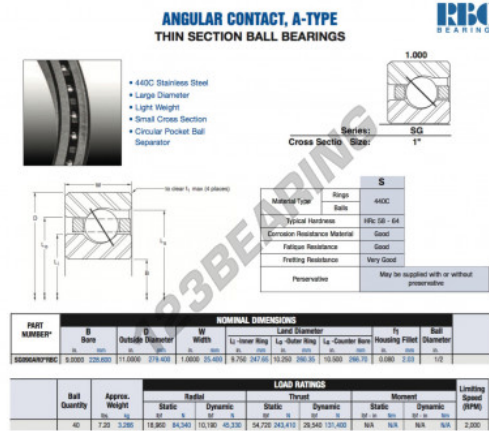

Deep groove ball bearing single row SG090-AR0-RBC - SG090-AR0-RBC

<https://www.123bearing.co.uk/bearing-housing/deep-groove-bearing/single-row/sg090-ar0-rbc>

PRODUCT FEATURES

Brand	RBC
N° Ean13	3663952549002
Inside diameter	228.6 mm
Inside diameter	9" inch
Outside diameter	279.4 mm
Outside diameter	11" inch
Thickness	25.4 mm
Thickness	1" inch
Weight	3266 g
Packaging	1