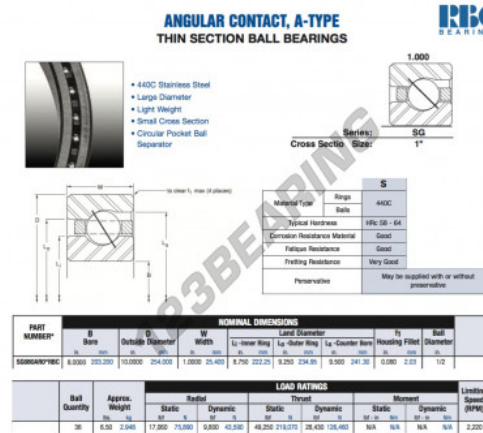

## Deep groove ball bearing single row SG080-AR0-RBC - SG080-AR0-RBC

<https://www.123bearing.co.uk/bearing-housing/deep-groove-bearing/single-row/sg080-ar0-rbc>

### PRODUCT FEATURES

Brand	RBC
N° Ean13	3663952548944
Inside diameter	203.2 mm
Outside diameter	254 mm
Thickness	25.4 mm
Weight	2948 g
Packaging	1

[contact@123bearing.co.uk](mailto:contact@123bearing.co.uk)