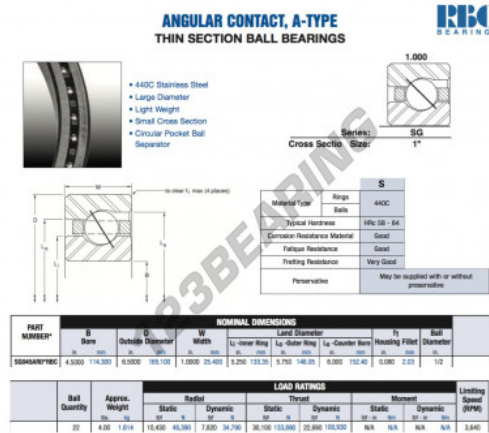

Deep groove ball bearing single row SG045-AR0-RBC - SG045-AR0-RBC

<https://www.123bearing.co.uk/bearing-housing/deep-groove-bearing/single-row/sg045-ar0-rbc>

PRODUCT FEATURES

Brand	RBC
N° Ean13	3663952548463
Inside diameter	114.3 mm
Inside diameter	4 1/2" inch
Outside diameter	165.1 mm
Outside diameter	6 1/2" inch
Thickness	25.4 mm
Thickness	1" inch
Weight	1814 g
Packaging	1