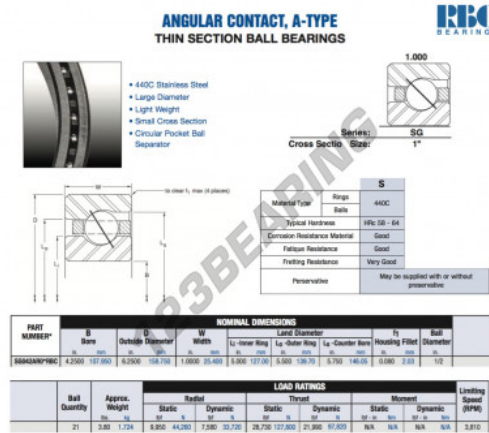

## Deep groove ball bearing single row SG042-AR0-RBC - SG042-AR0-RBC

<https://www.123bearing.co.uk/bearing-housing/deep-groove-bearing/single-row/sg042-ar0-rbc>

### PRODUCT FEATURES

Brand	RBC
N° Ean13	3663952548401
Inside diameter	107.95 mm
Outside diameter	158.75 mm
Thickness	25.4 mm
Weight	1724 g
Packaging	1

[contact@123bearing.co.uk](mailto:contact@123bearing.co.uk)