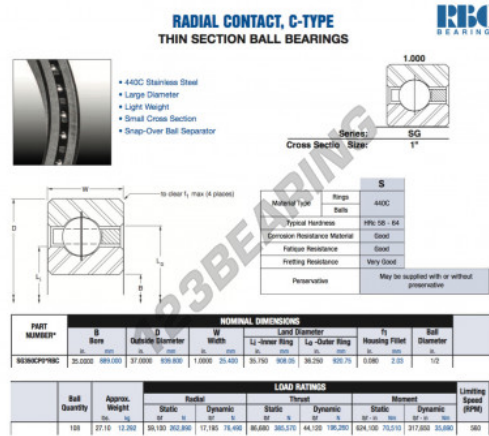

Deep groove ball bearing single row SG350-CP0-RBC - SG350-CP0-RBC

<https://www.123bearing.co.uk/bearing-housing/deep-groove-bearing/single-row/sg350-cp0-rbc>

PRODUCT FEATURES

Brand	RBC
N° Ean13	3663952548159
Inside diameter	889 mm
Outside diameter	939.8 mm
Thickness	25.4 mm
Weight	12292 g
Packaging	1