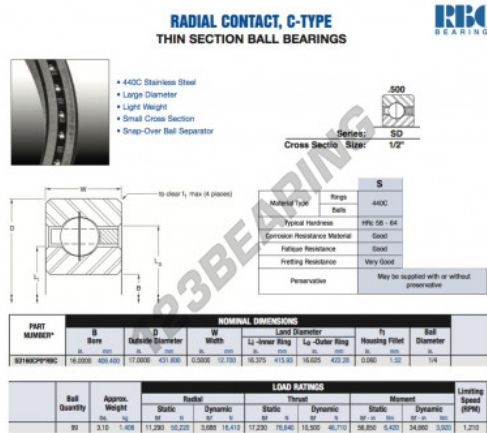

## Deep groove ball bearing single row SD160-CP0-RBC - SD160-CP0-RBC

<https://www.123bearing.co.uk/bearing-housing/deep-groove-bearing/single-row/sd160-cp0-rbc>

### PRODUCT FEATURES

Brand	RBC
N° Ean13	3663952547930
Inside diameter	406.4 mm
Outside diameter	431.8 mm
Thickness	12.7 mm
Weight	1406 g
Packaging	1

[contact@123bearing.co.uk](mailto:contact@123bearing.co.uk)