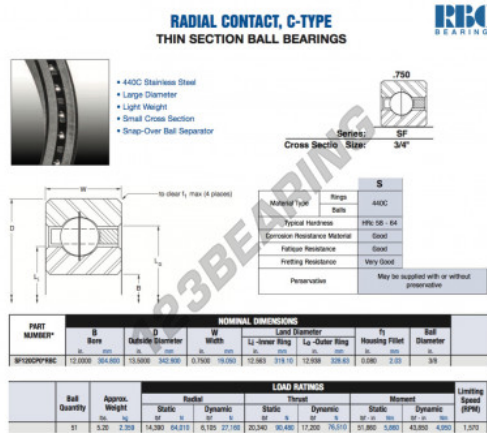

## Deep groove ball bearing single row SF120-CP0-RBC - SF120-CP0-RBC

<https://www.123bearing.co.uk/bearing-housing/deep-groove-bearing/single-row/sf120-cp0-rbc>

### PRODUCT FEATURES

Brand	RBC
N° Ean13	3663952547848
Inside diameter	304.8 mm
Outside diameter	342.9 mm
Thickness	19.05 mm
Weight	2359 g
Packaging	1

[contact@123bearing.co.uk](mailto:contact@123bearing.co.uk)