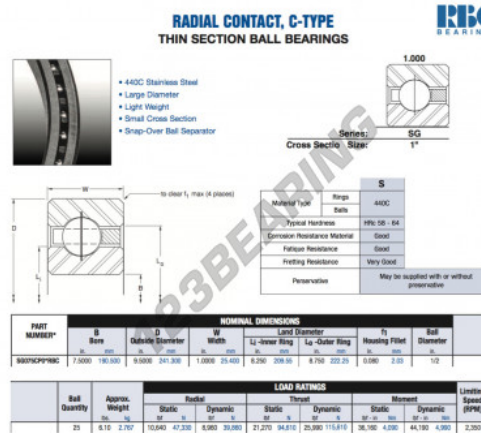

Deep groove ball bearing single row SG075-CP0-RBC - SG075-CP0-RBC

<https://www.123bearing.co.uk/bearing-housing/deep-groove-bearing/single-row/sg075-cp0-rbc>

PRODUCT FEATURES

Brand	RBC
N° Ean13	3663952547541
Inside diameter	190.5 mm
Outside diameter	241.3 mm
Thickness	25.4 mm
Weight	2767 g
Packaging	1