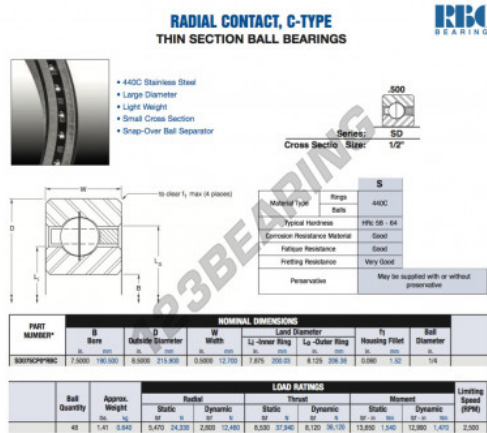

## Deep groove ball bearing single row SD075-CP0-RBC - SD075-CP0-RBC

<https://www.123bearing.co.uk/bearing-housing/deep-groove-bearing/single-row/sd075-cp0-rbc>

### PRODUCT FEATURES

Brand	RBC
N° Ean13	3663952547527
Inside diameter	190.5 mm
Outside diameter	215.9 mm
Thickness	12.7 mm
Weight	640 g
Packaging	1

[contact@123bearing.co.uk](mailto:contact@123bearing.co.uk)