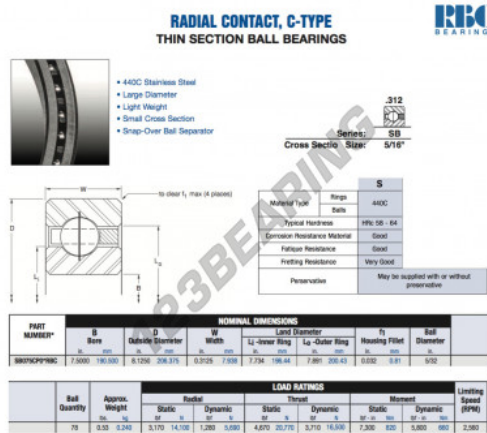

## Deep groove ball bearing single row SB075-CP0-RBC - SB075-CP0-RBC

<https://www.123bearing.co.uk/bearing-housing/deep-groove-bearing/single-row/sb075-cp0-rbc>

### PRODUCT FEATURES

Brand	RBC
N° Ean13	3663952547503
Inside diameter	190.5 mm
Outside diameter	206.375 mm
Thickness	7.938 mm
Weight	240 g
Packaging	1

[contact@123bearing.co.uk](mailto:contact@123bearing.co.uk)