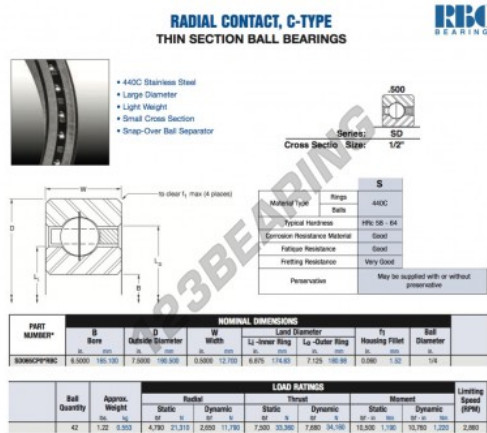

Deep groove ball bearing single row SD065-CP0-RBC - SD065-CP0-RBC

<https://www.123bearing.co.uk/bearing-housing/deep-groove-bearing/single-row/sd065-cp0-rbc>

PRODUCT FEATURES

Brand	RBC
N° Ean13	3663952547404
Inside diameter	165.1 mm
Inside diameter	6 1/2" inch
Outside diameter	190.5 mm
Outside diameter	7 1/2" inch
Thickness	12.7 mm
Thickness	1/2" inch
Weight	553 g
Packaging	1