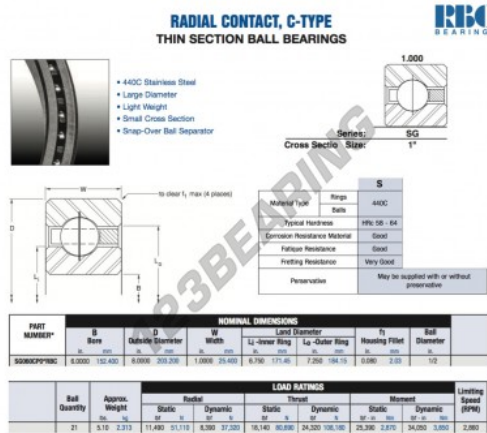

Deep groove ball bearing single row SG060-CP0-RBC - SG060-CP0-RBC

<https://www.123bearing.co.uk/bearing-housing/deep-groove-bearing/single-row/sg060-cp0-rbc>

PRODUCT FEATURES

Brand	RBC
N° Ean13	3663952547367
Inside diameter	152.4 mm
Outside diameter	203.2 mm
Thickness	25.4 mm
Weight	2313 g
Packaging	1