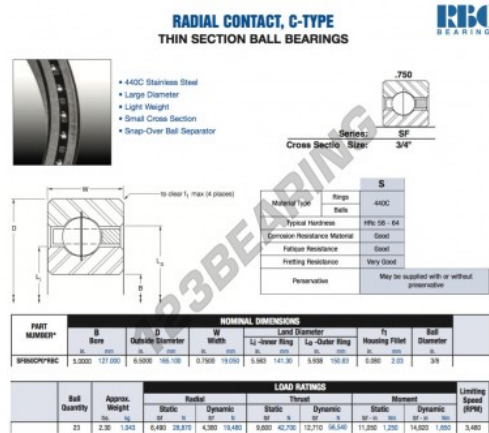

Deep groove ball bearing single row SF050-CP0-RBC - SF050-CP0-RBC

<https://www.123bearing.co.uk/bearing-housing/deep-groove-bearing/single-row/sf050-cp0-rbc>

PRODUCT FEATURES

Brand	RBC
N° Ean13	3663952547237
Inside diameter	127 mm
Outside diameter	165.1 mm
Thickness	19.05 mm
Weight	1043 g
Packaging	1