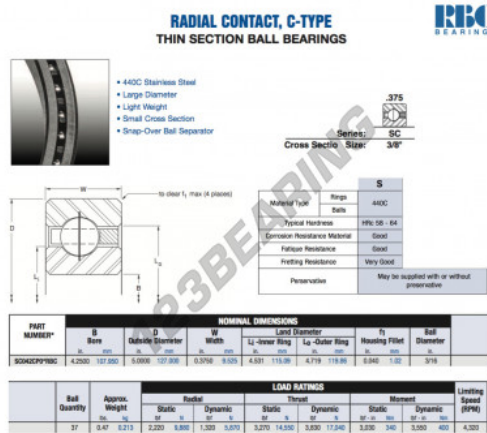

## Deep groove ball bearing single row SC042-CP0-RBC - SC042-CP0-RBC

<https://www.123bearing.co.uk/bearing-housing/deep-groove-bearing/single-row/sc042-cp0-rbc>

### PRODUCT FEATURES

Brand	RBC
N° Ean13	3663952547039
Inside diameter	107.95 mm
Outside diameter	127 mm
Thickness	9.525 mm
Weight	213 g
Packaging	1

[contact@123bearing.co.uk](mailto:contact@123bearing.co.uk)