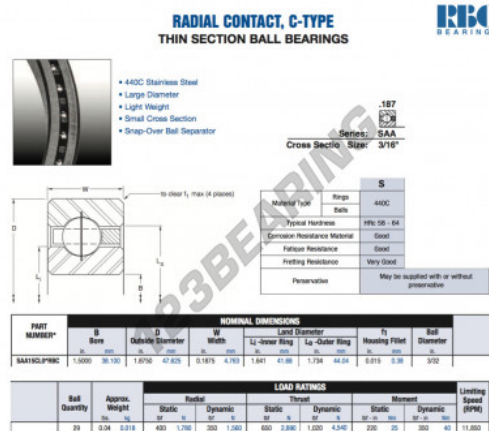

Deep groove ball bearing single row SAA15-CLO-RBC - SAA15-CLO-RBC

<https://www.123bearing.co.uk/bearing-housing/deep-groove-bearing/single-row/saa15-cl0-rbc>

PRODUCT FEATURES

Brand	RBC
N° Ean13	3663952546858
Inside diameter	38.1 mm
Outside diameter	47.625 mm
Thickness	4.763 mm
Weight	18 g
Packaging	-