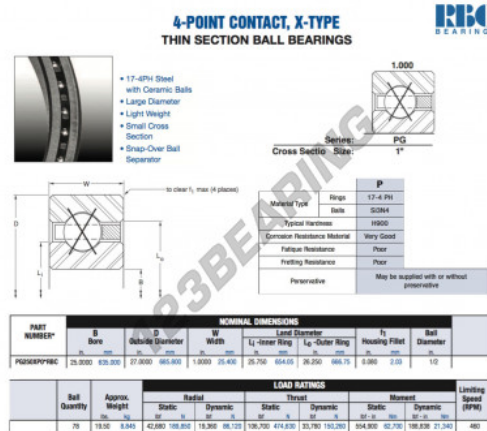

Deep groove ball bearing single row PG250-XP0-RBC - PG250-XP0-RBC

<https://www.123bearing.co.uk/bearing-housing/deep-groove-bearing/single-row/pg250-xp0-rbc>

PRODUCT FEATURES

Brand	RBC
N° Ean13	3663952546759
Inside diameter	635 mm
Outside diameter	685.8 mm
Thickness	25.4 mm
Weight	8845 g
Packaging	1