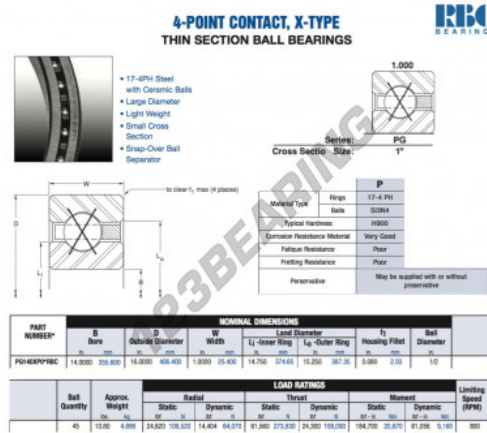

Deep groove ball bearing single row PG140-XP0-RBC - PG140-XP0-RBC

<https://www.123bearing.co.uk/bearing-housing/deep-groove-bearing/single-row/pg140-xp0-rbc>

PRODUCT FEATURES

Brand	RBC
N° Ean13	3663952546551
Inside diameter	355.6 mm
Inside diameter	14" inch
Outside diameter	406.4 mm
Outside diameter	16" inch
Thickness	25.4 mm
Thickness	1" inch
Weight	4899 g
Packaging	1