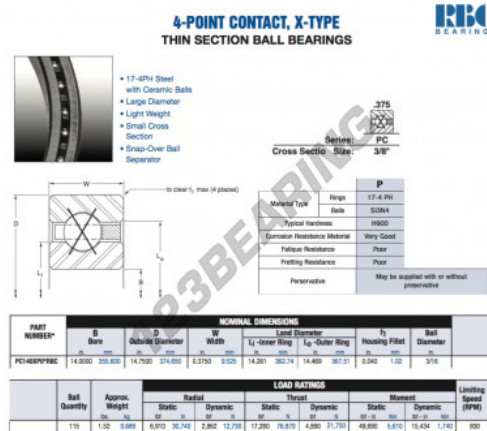

Deep groove ball bearing single row PC140-XP0-RBC - PC140-XP0-RBC

<https://www.123bearing.co.uk/bearing-housing/deep-groove-bearing/single-row/pc140-xp0-rbc>

PRODUCT FEATURES

Brand	RBC
N° Ean13	3663952546520
Inside diameter	355.6 mm
Inside diameter	14" inch
Outside diameter	374.65 mm
Outside diameter	14 3/4" inch
Thickness	9.525 mm
Thickness	3/8" inch
Weight	689 g
Packaging	1