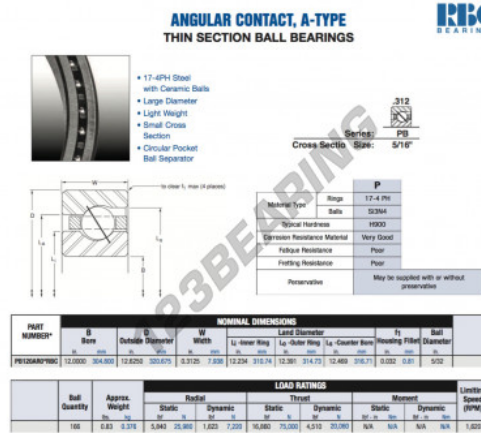

## Deep groove ball bearing single row PB120-AR0-RBC - PB120-AR0-RBC

<https://www.123bearing.co.uk/bearing-housing/deep-groove-bearing/single-row/pb120-ar0-rbc>

### PRODUCT FEATURES

Brand	RBC
N° Ean13	3663952545110
Inside diameter	304.8 mm
Outside diameter	320.675 mm
Thickness	7.938 mm
Weight	376 g
Packaging	1

[contact@123bearing.co.uk](mailto:contact@123bearing.co.uk)