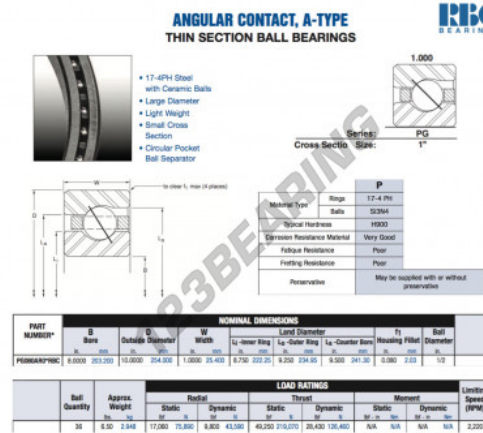

Deep groove ball bearing single row PG080-AR0-RBC - PG080-AR0-RBC

<https://www.123bearing.co.uk/bearing-housing/deep-groove-bearing/single-row/pg080-ar0-rbc>

PRODUCT FEATURES

Brand	RBC
N° Ean13	3663952544915
Inside diameter	203.2 mm
Outside diameter	254 mm
Thickness	25.4 mm
Weight	2948 g
Packaging	1