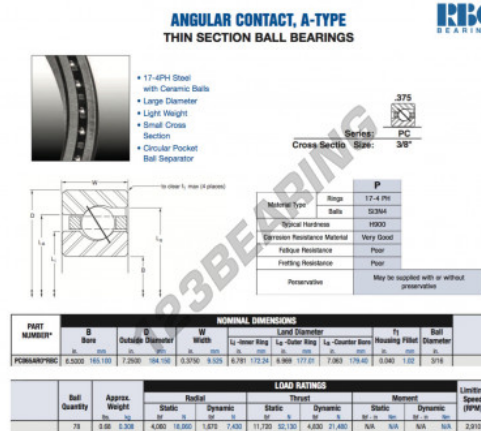

Deep groove ball bearing single row PC065-AR0-RBC - PC065-AR0-RBC

<https://www.123bearing.co.uk/bearing-housing/deep-groove-bearing/single-row/pc065-ar0-rbc>

PRODUCT FEATURES

Brand	RBC
N° Ean13	3663952544700
Inside diameter	165.1 mm
Inside diameter	6 1/2" inch
Outside diameter	184.15 mm
Outside diameter	7 1/4" inch
Thickness	9.525 mm
Thickness	3/8" inch
Weight	308 g
Packaging	1