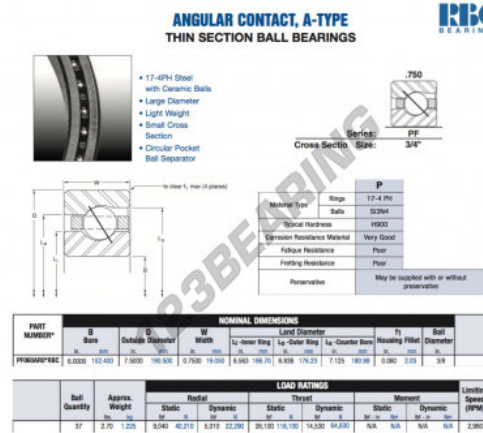

Deep groove ball bearing single row PF060-AR0-RBC - PF060-AR0-RBC

<https://www.123bearing.co.uk/bearing-housing/deep-groove-bearing/single-row/pf060-ar0-rbc>

PRODUCT FEATURES

Brand	RBC
N° Ean13	3663952544663
Inside diameter	152.4 mm
Outside diameter	190.5 mm
Thickness	19.05 mm
Weight	1225 g
Packaging	1