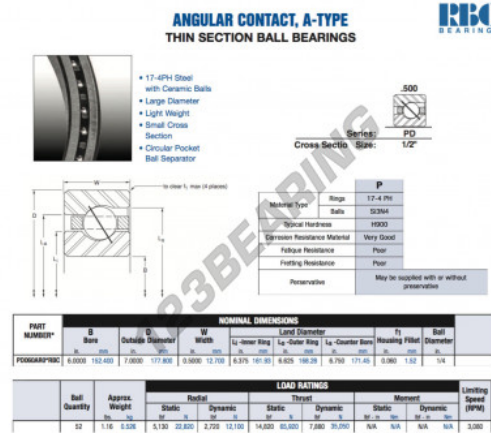

Deep groove ball bearing single row PD060-AR0-RBC - PD060-AR0-RBC

<https://www.123bearing.co.uk/bearing-housing/deep-groove-bearing/single-row/pd060-ar0-rbc>

PRODUCT FEATURES

Brand	RBC
N° Ean13	3663952544656
Inside diameter	152.4 mm
Inside diameter	6" inch
Outside diameter	177.8 mm
Outside diameter	7" inch
Thickness	12.7 mm
Thickness	1/2" inch
Weight	526 g
Packaging	1