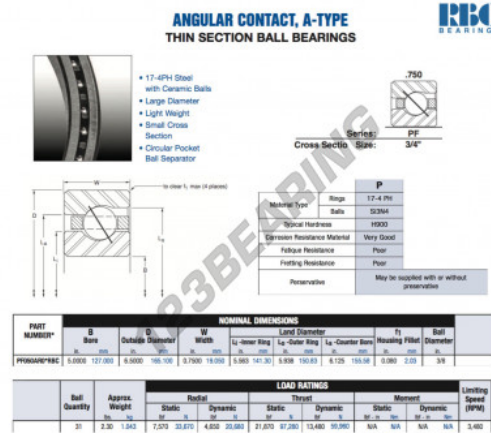

Deep groove ball bearing single row PF050-AR0-RBC - PF050-AR0-RBC

<https://www.123bearing.co.uk/bearing-housing/deep-groove-bearing/single-row/pf050-ar0-rbc>

PRODUCT FEATURES

| | |
|------------------|---------------|
| Brand | RBC |
| N° Ean13 | 3663952544540 |
| Inside diameter | 127 mm |
| Outside diameter | 165.1 mm |
| Thickness | 19.05 mm |
| Weight | 1043 g |
| Packaging | 1 |