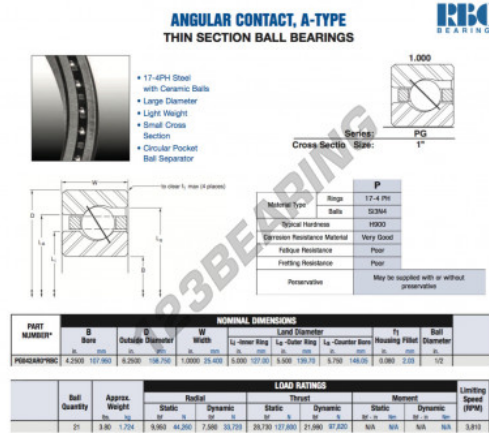

Deep groove ball bearing single row PG042-AR0-RBC - PG042-AR0-RBC

<https://www.123bearing.co.uk/bearing-housing/deep-groove-bearing/single-row/pg042-ar0-rbc>

PRODUCT FEATURES

Brand	RBC
N° Ean13	3663952544373
Inside diameter	107.95 mm
Outside diameter	158.75 mm
Thickness	25.4 mm
Weight	1724 g
Packaging	1