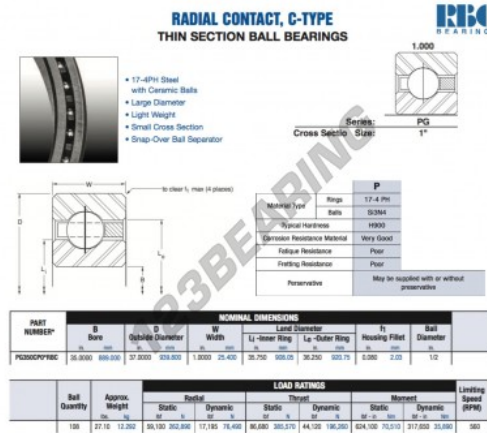

Deep groove ball bearing single row PG350-CP0-RBC - PG350-CP0-RBC

<https://www.123bearing.co.uk/bearing-housing/deep-groove-bearing/single-row/pg350-cp0-rbc>

PRODUCT FEATURES

Brand	RBC
N° Ean13	3663952544120
Inside diameter	889 mm
Outside diameter	939.8 mm
Thickness	25.4 mm
Weight	12292 g
Packaging	1